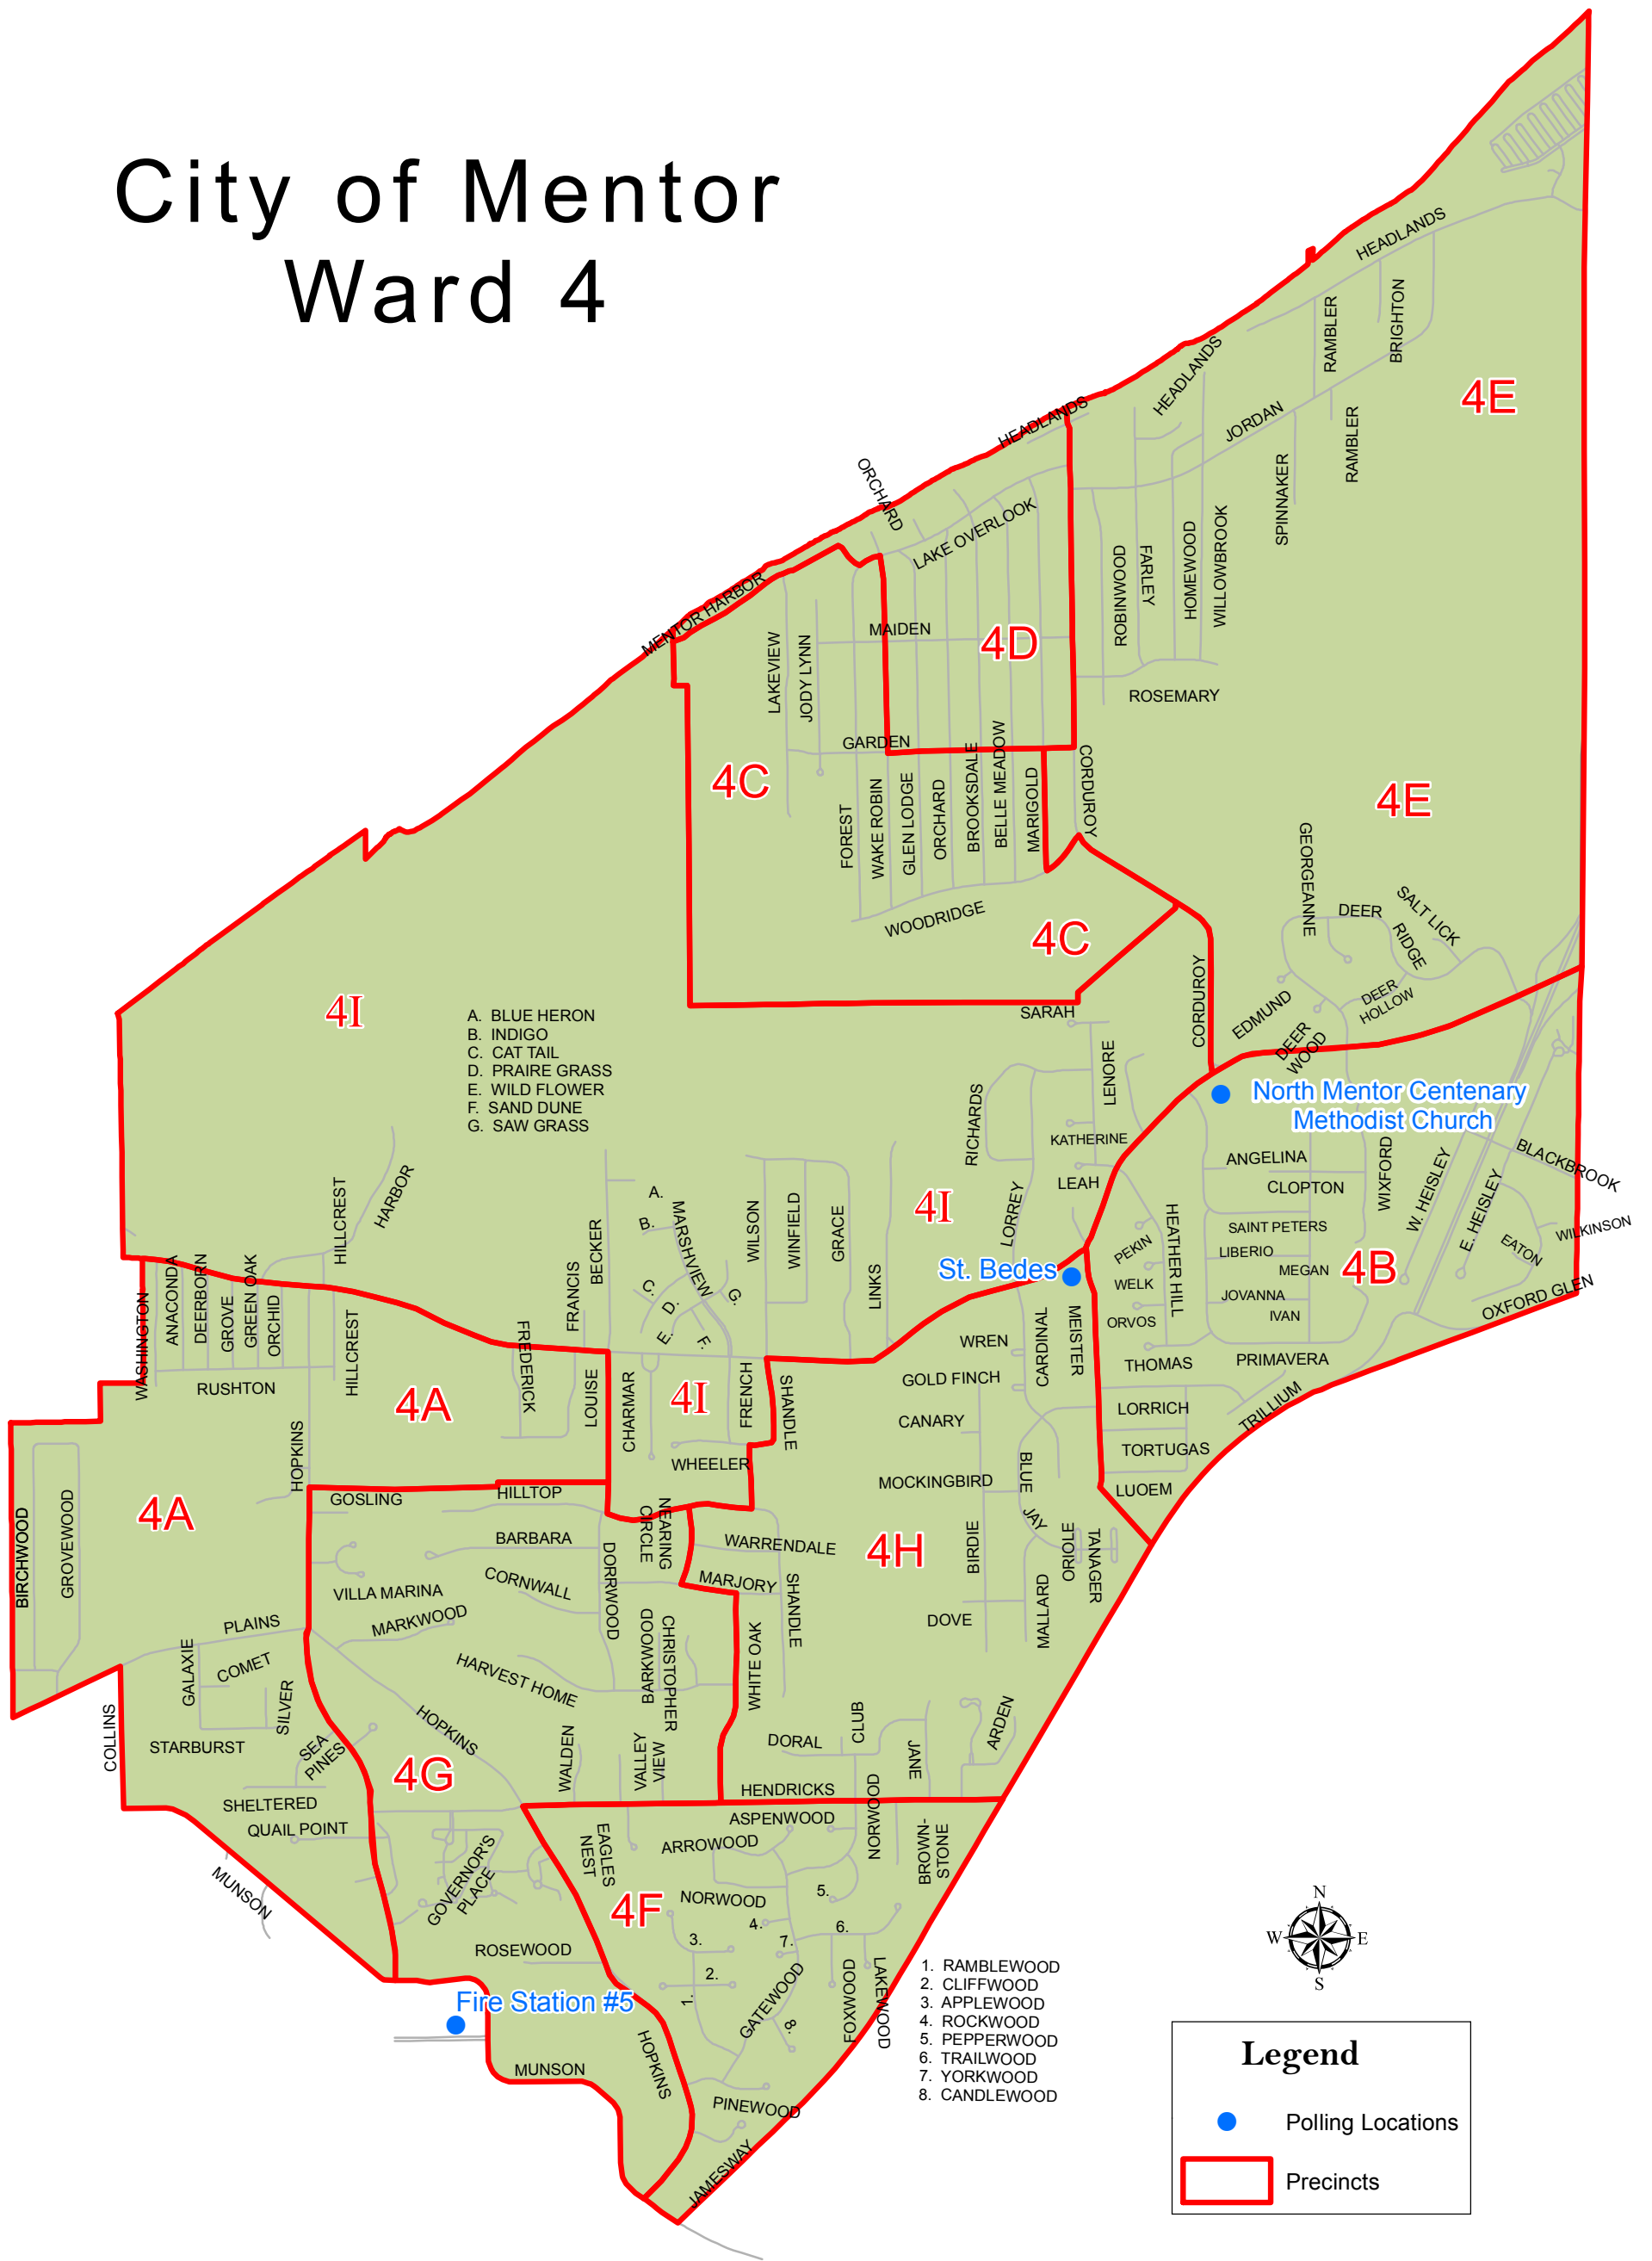

City of Mentor Ward 4

Precinct	Polling Location	Address
4A	St. Bede Catholic Church	9114 Lake Shore Blvd.
4B	St. Bede Catholic Church	9114 Lake Shore Blvd.
4C	North Mentor Centenary Methodist Church	9290 Lake Shore Blvd.
4D	North Mentor Centenary Methodist Church	9290 Lake Shore Blvd.
4E	North Mentor Centenary Methodist Church	9290 Lake Shore Blvd.
4F	Fire Station #5	8467 Civic Center Blvd.
4G	St. Bede Catholic Church	9114 Lake Shore Blvd.
4H	St. Bede Catholic Church	9114 Lake Shore Blvd.
4I	St. Bede Catholic Church	9114 Lake Shore Blvd.