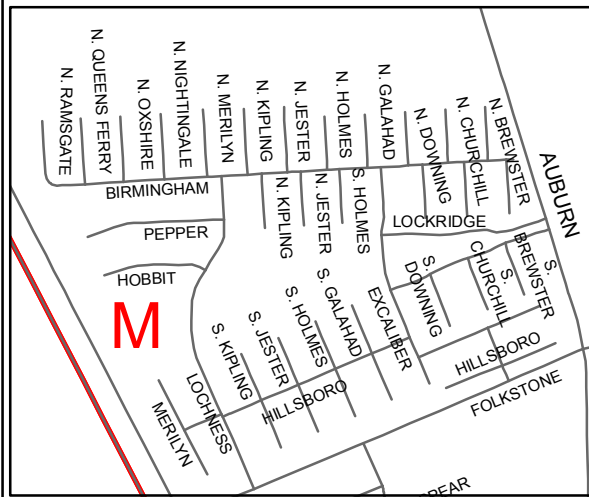

Concord Township Polling Locations

A	Concord Community Center	7671 Auburn Rd.
B	Auburn Horticultural Science Center	10985 Girdled Rd.
C	Hope Ridge Church	9870 Johnnycake Ridge Rd.
D	Hope Ridge Church	9870 Johnnycake Ridge Rd.
E	Hope Ridge Church	9870 Johnnycake Ridge Rd.
F	Lamuth Middle School	6700 Auburn Rd.
G	Lamuth Middle School	6700 Auburn Rd.
H	Hope Ridge Church	9870 Johnnycake Ridge Rd.
I	Concord Community Center	7671 Auburn Rd.
J	Auburn Horticultural Science Center	10985 Girdled Rd.
K	Hope Ridge Church	9870 Johnnycake Ridge Rd.
L	Lamuth Middle School	6700 Auburn Rd.
M	Lamuth Middle School	6700 Auburn Rd.
N	Lamuth Middle School	6700 Auburn Rd.

# Concord Township

**Legend**

- Polling Locations
- ▭ Precincts

1 inch = 2,500 feet