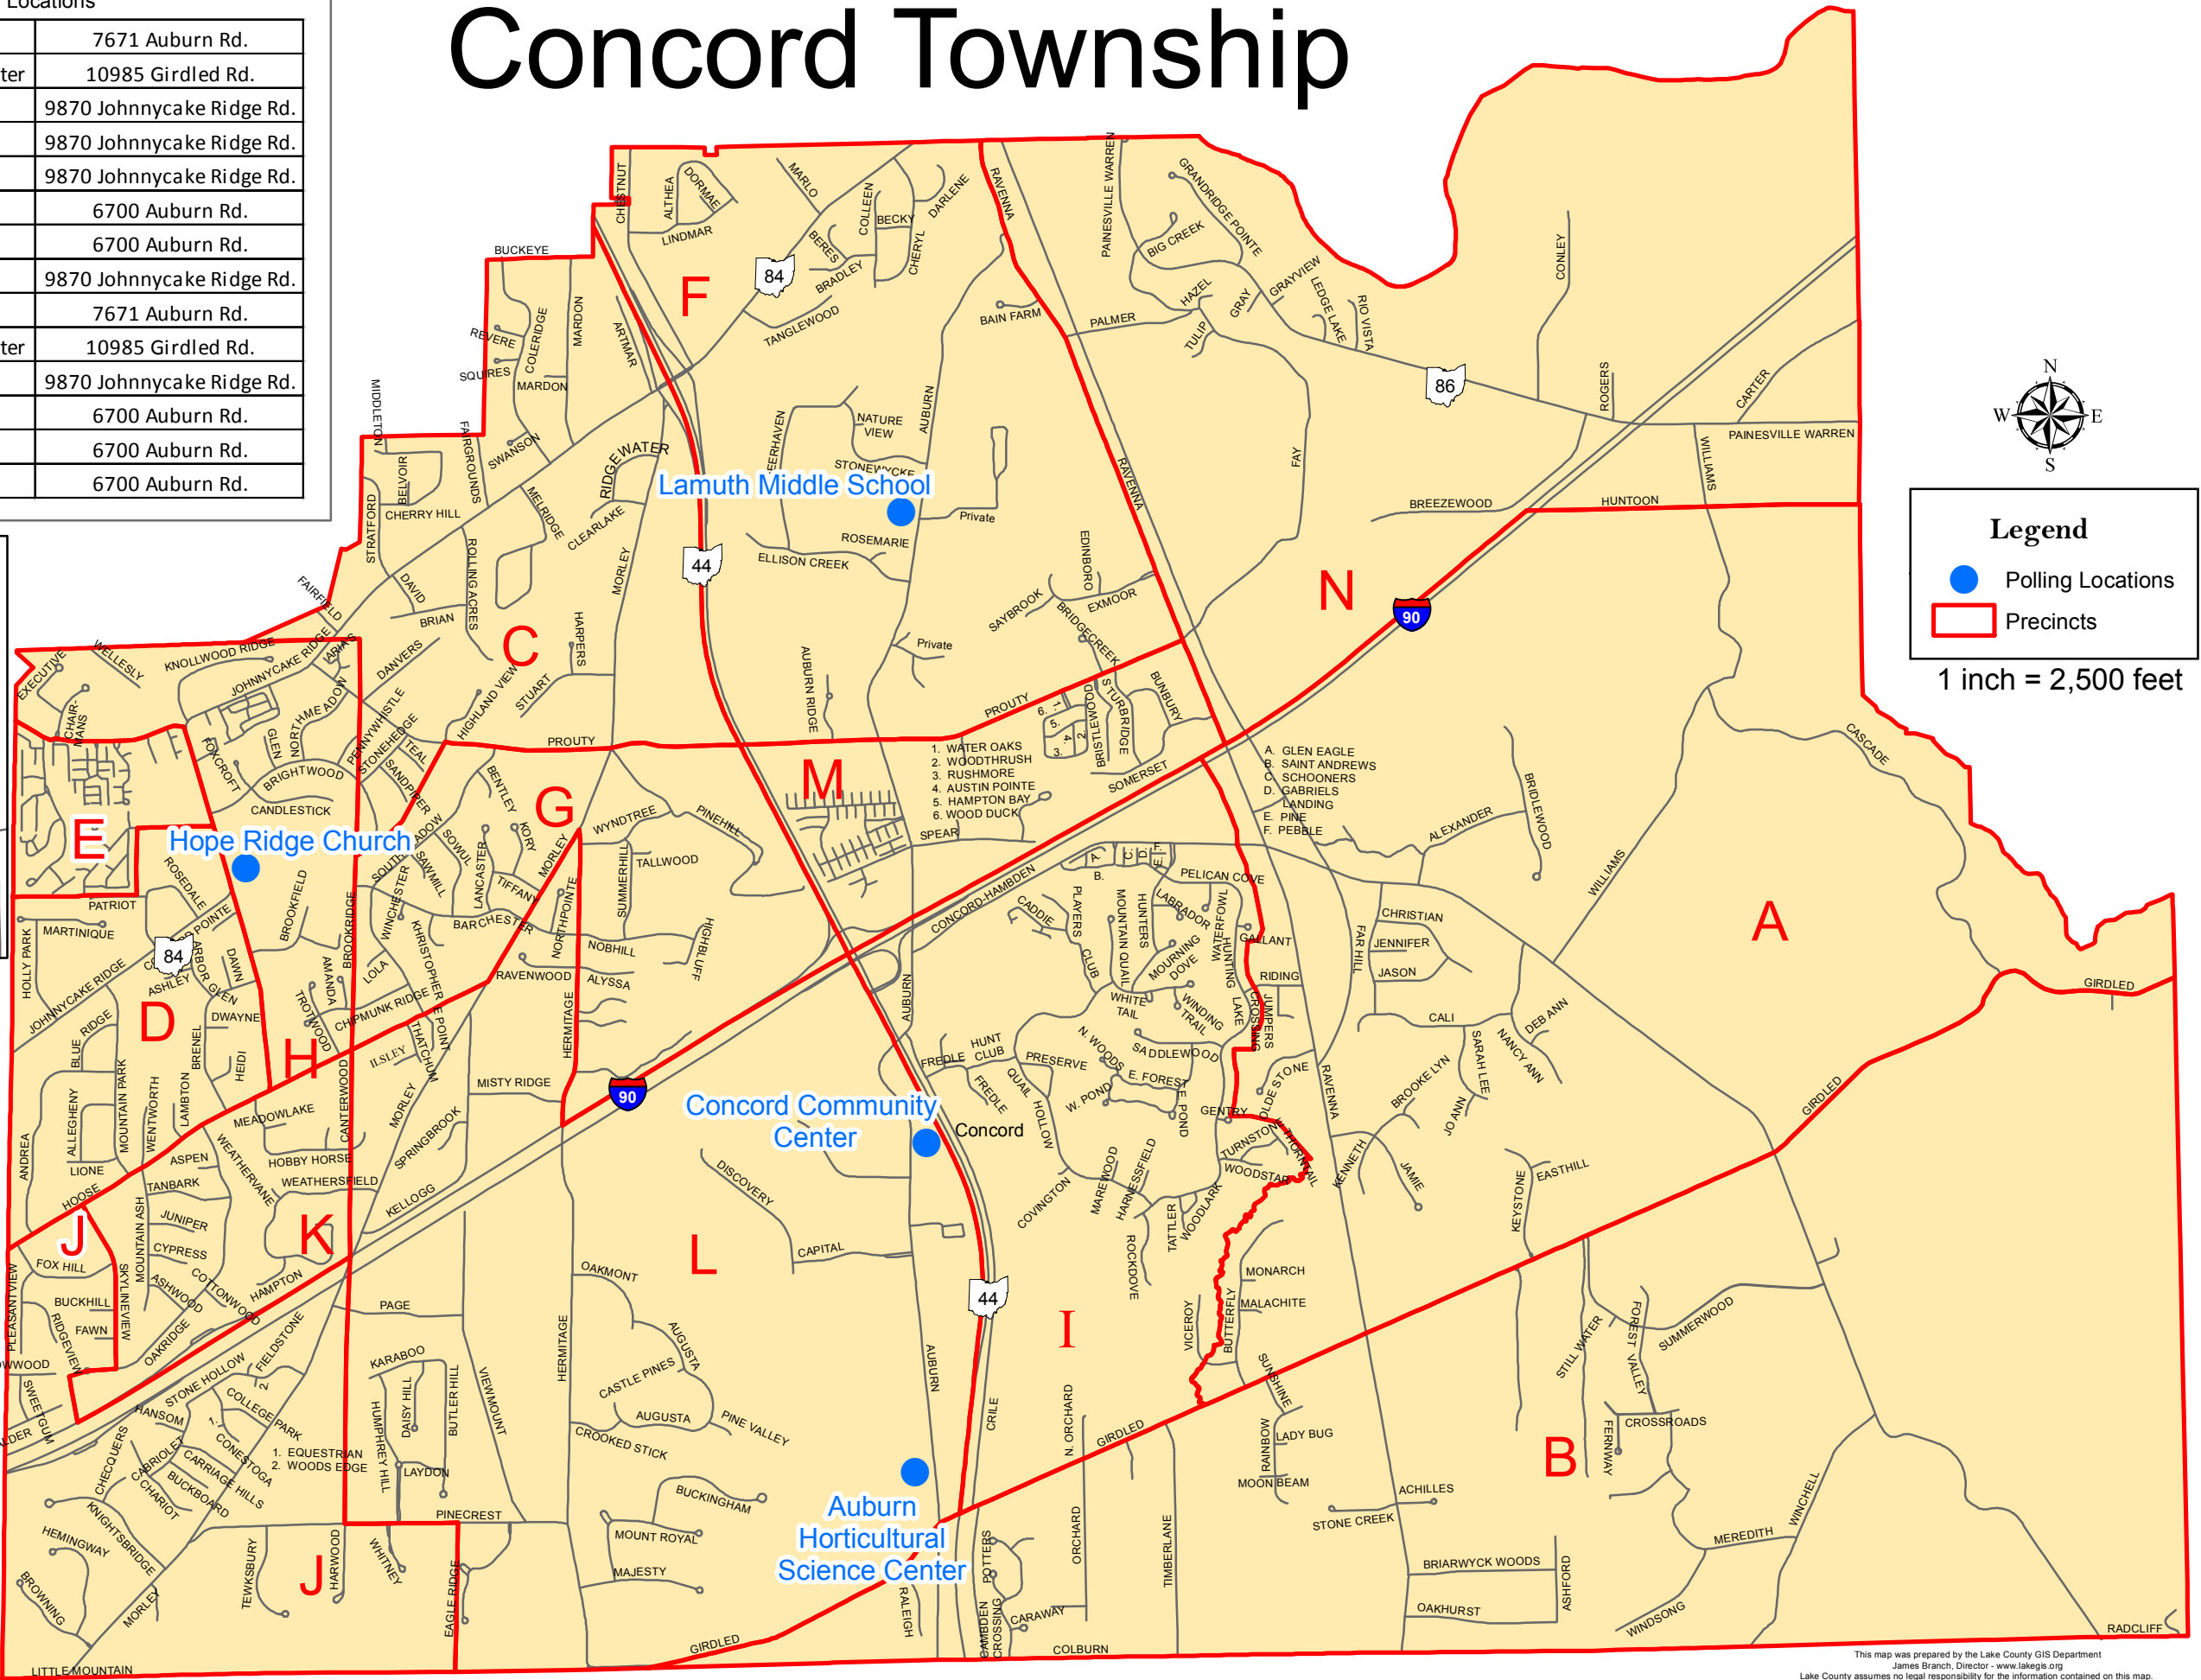

Concord Township Polling Locations

A	Concord Community Center	7671 Auburn Rd.
B	Auburn Horticultural Science Center	10985 Girdled Rd.
C	Hope Ridge Church	9870 Johnnycake Ridge Rd.
D	Hope Ridge Church	9870 Johnnycake Ridge Rd.
E	Hope Ridge Church	9870 Johnnycake Ridge Rd.
F	Lamuth Middle School	6700 Auburn Rd.
G	Lamuth Middle School	6700 Auburn Rd.
H	Hope Ridge Church	9870 Johnnycake Ridge Rd.
I	Concord Community Center	7671 Auburn Rd.
J	Auburn Horticultural Science Center	10985 Girdled Rd.
K	Hope Ridge Church	9870 Johnnycake Ridge Rd.
L	Lamuth Middle School	6700 Auburn Rd.
M	Lamuth Middle School	6700 Auburn Rd.
N	Lamuth Middle School	6700 Auburn Rd.

# Concord Township

**Legend**

- Polling Locations
- ▭ Precincts

1 inch = 2,500 feet