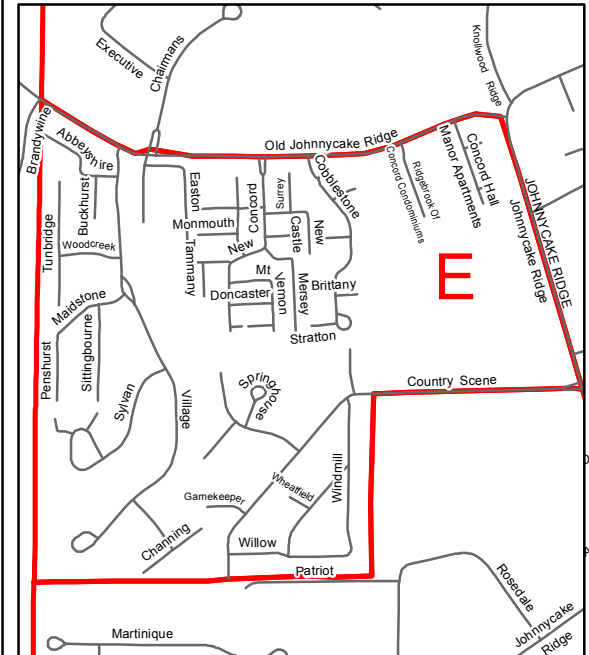

Concord Township Polling Locations

A	Concord Community Center	7671 Auburn Rd.
B	Auburn Horticultural Science Center	10985 Girdled Rd.
C	Hope Ridge Church	9870 Johnnycake Ridge Rd.
D	Hope Ridge Church	9870 Johnnycake Ridge Rd.
E	Hope Ridge Church	9870 Johnnycake Ridge Rd.
F	Lamuth Middle School	6700 Auburn Rd.
G	Lamuth Middle School	6700 Auburn Rd.
H	Hope Ridge Church	9870 Johnnycake Ridge Rd.
I	Concord Community Center	7671 Auburn Rd.
J	Auburn Horticultural Science Center	10985 Girdled Rd.
K	Hope Ridge Church	9870 Johnnycake Ridge Rd.
L	Lamuth Middle School	6700 Auburn Rd.
M	Lamuth Middle School	6700 Auburn Rd.
N	Lamuth Middle School	6700 Auburn Rd.

# Concord Township

**Legend**

- Polling Locations
- ▭ Precincts

1 inch = 2,500 feet