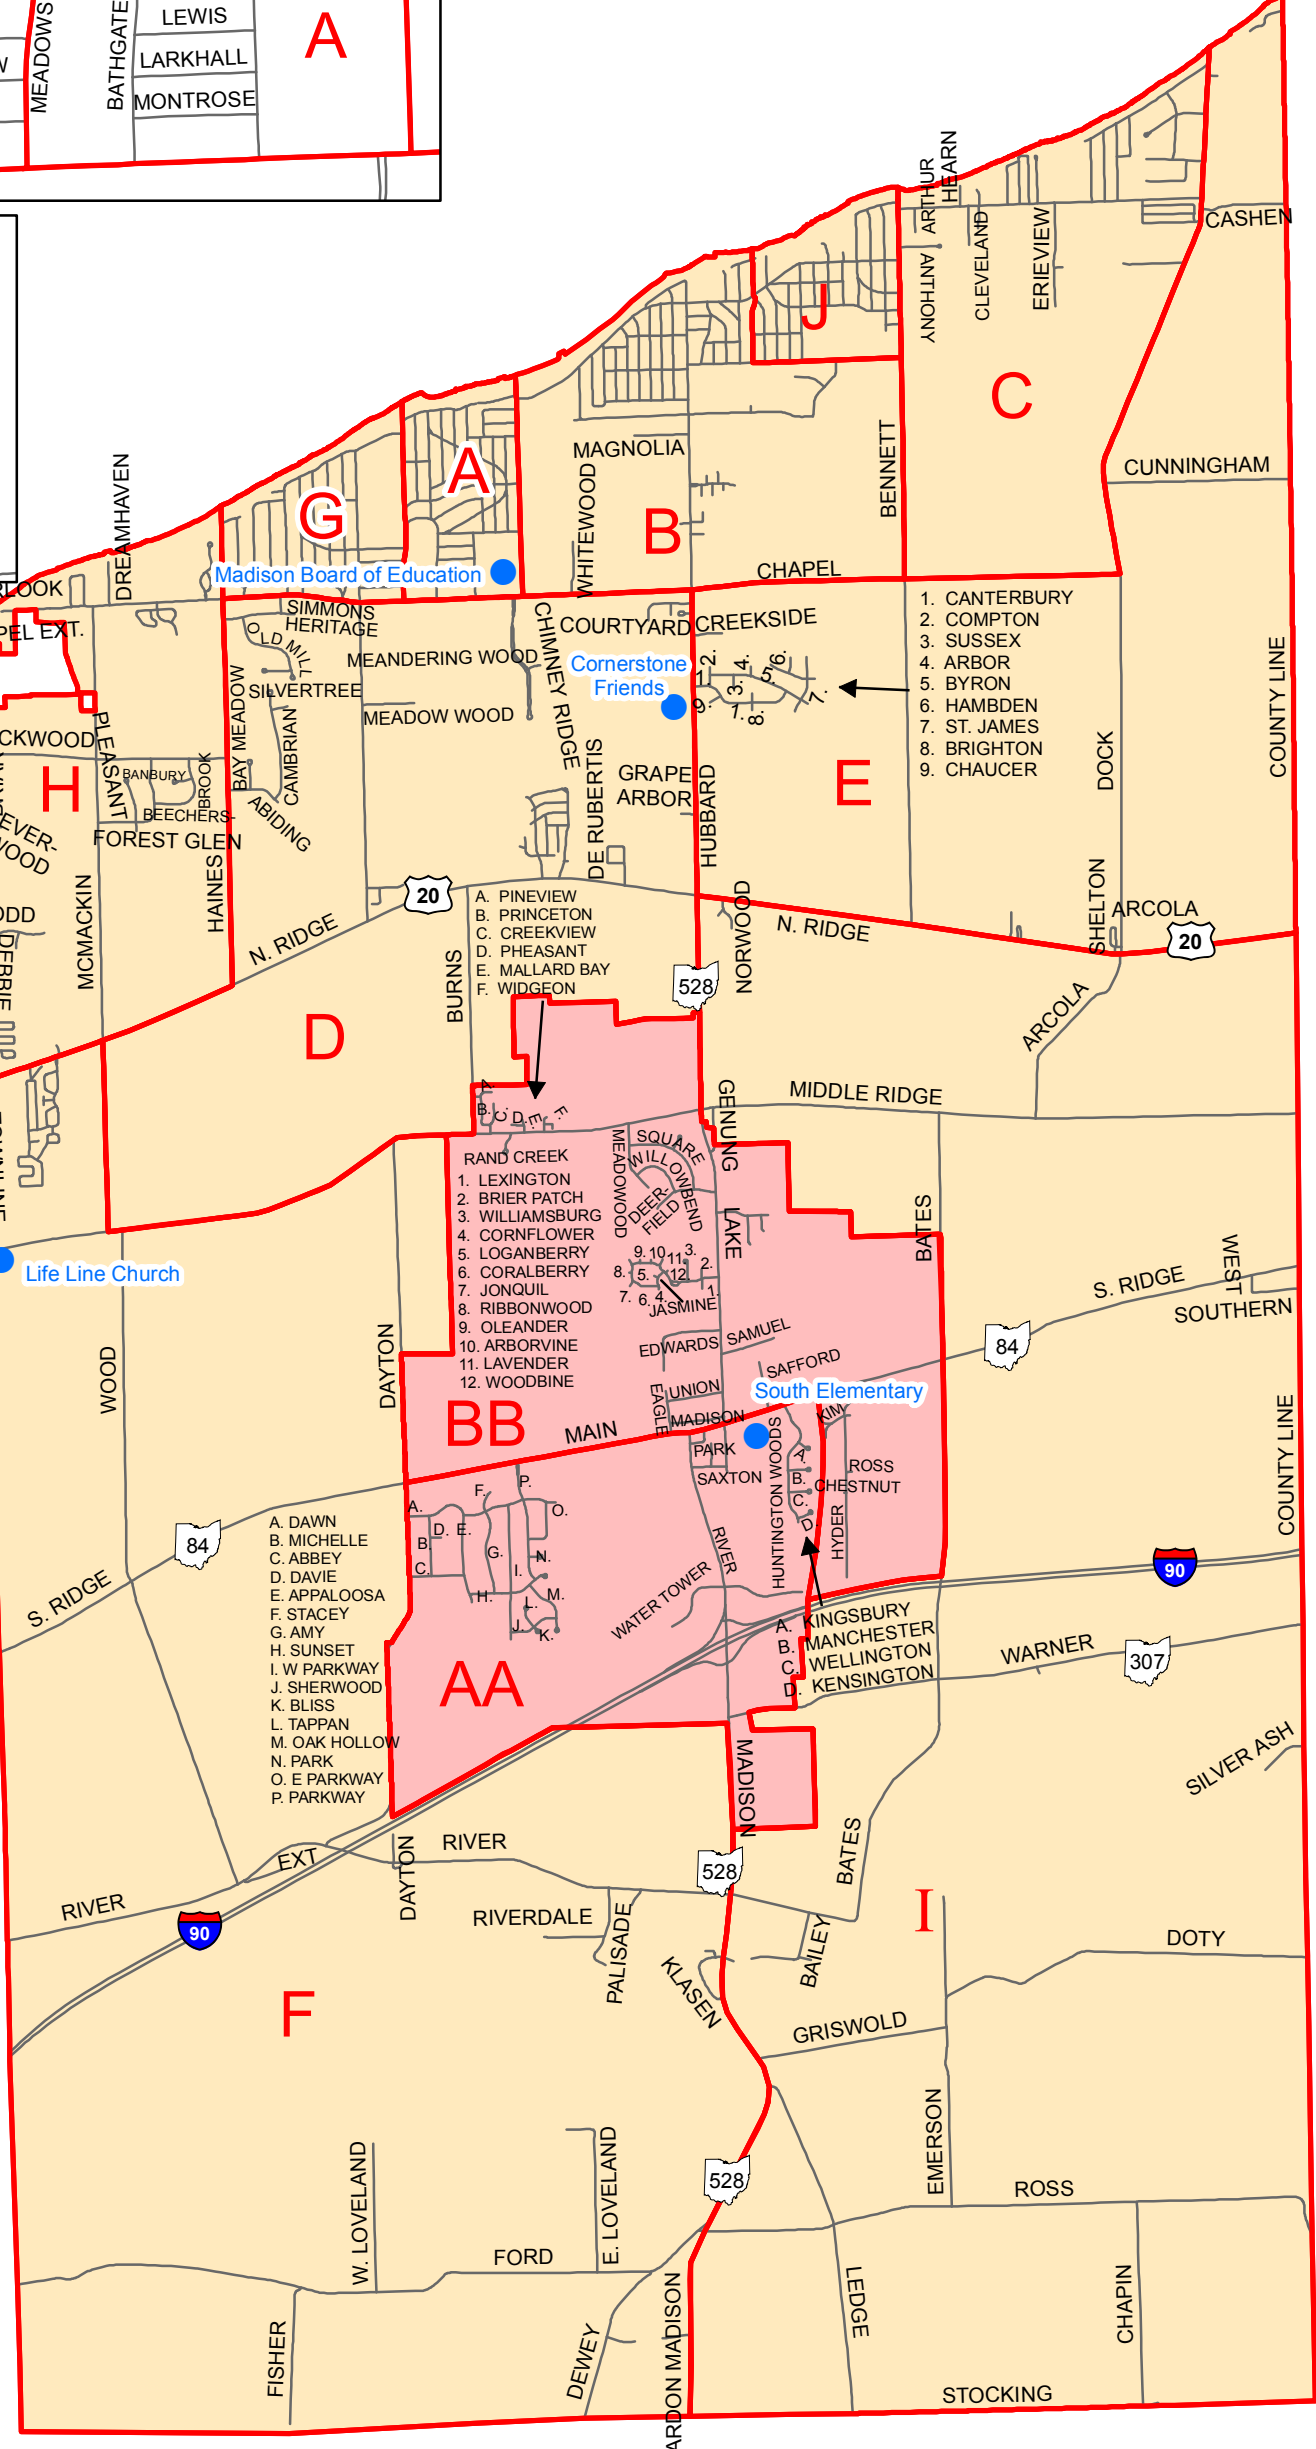

Madison Township and Madison Village

Legend

- Polling Locations
- Precinct
- Madison Vill. Precinct

LAKE COUNTY
BOARD OF ELECTIONS
ADOPTED AUGUST 2013
Updated 8/7/15

Madison Township		
A	Madison Board of Education	1956 Red Bird Ln.
B	Cornerstone Friends Church	2300 Hubbard Rd.
C	Cornerstone Friends Church	2300 Hubbard Rd.
D	Life Line Church	5236 Middle Ridge Rd.
E	Cornerstone Friends Church	2300 Hubbard Rd.
F	Life Line Church	5236 Middle Ridge Rd.
G	Madison Board of Education	1956 Red Bird Ln.
H	Cornerstone Friends Church	2300 Hubbard Rd.
I	Life Line Church	5236 Middle Ridge Rd.
J	Cornerstone Friends Church	2300 Hubbard Rd.
Madison Village		
AA	South Elementary	92 East Main St.
BB	South Elementary	92 East Main St.