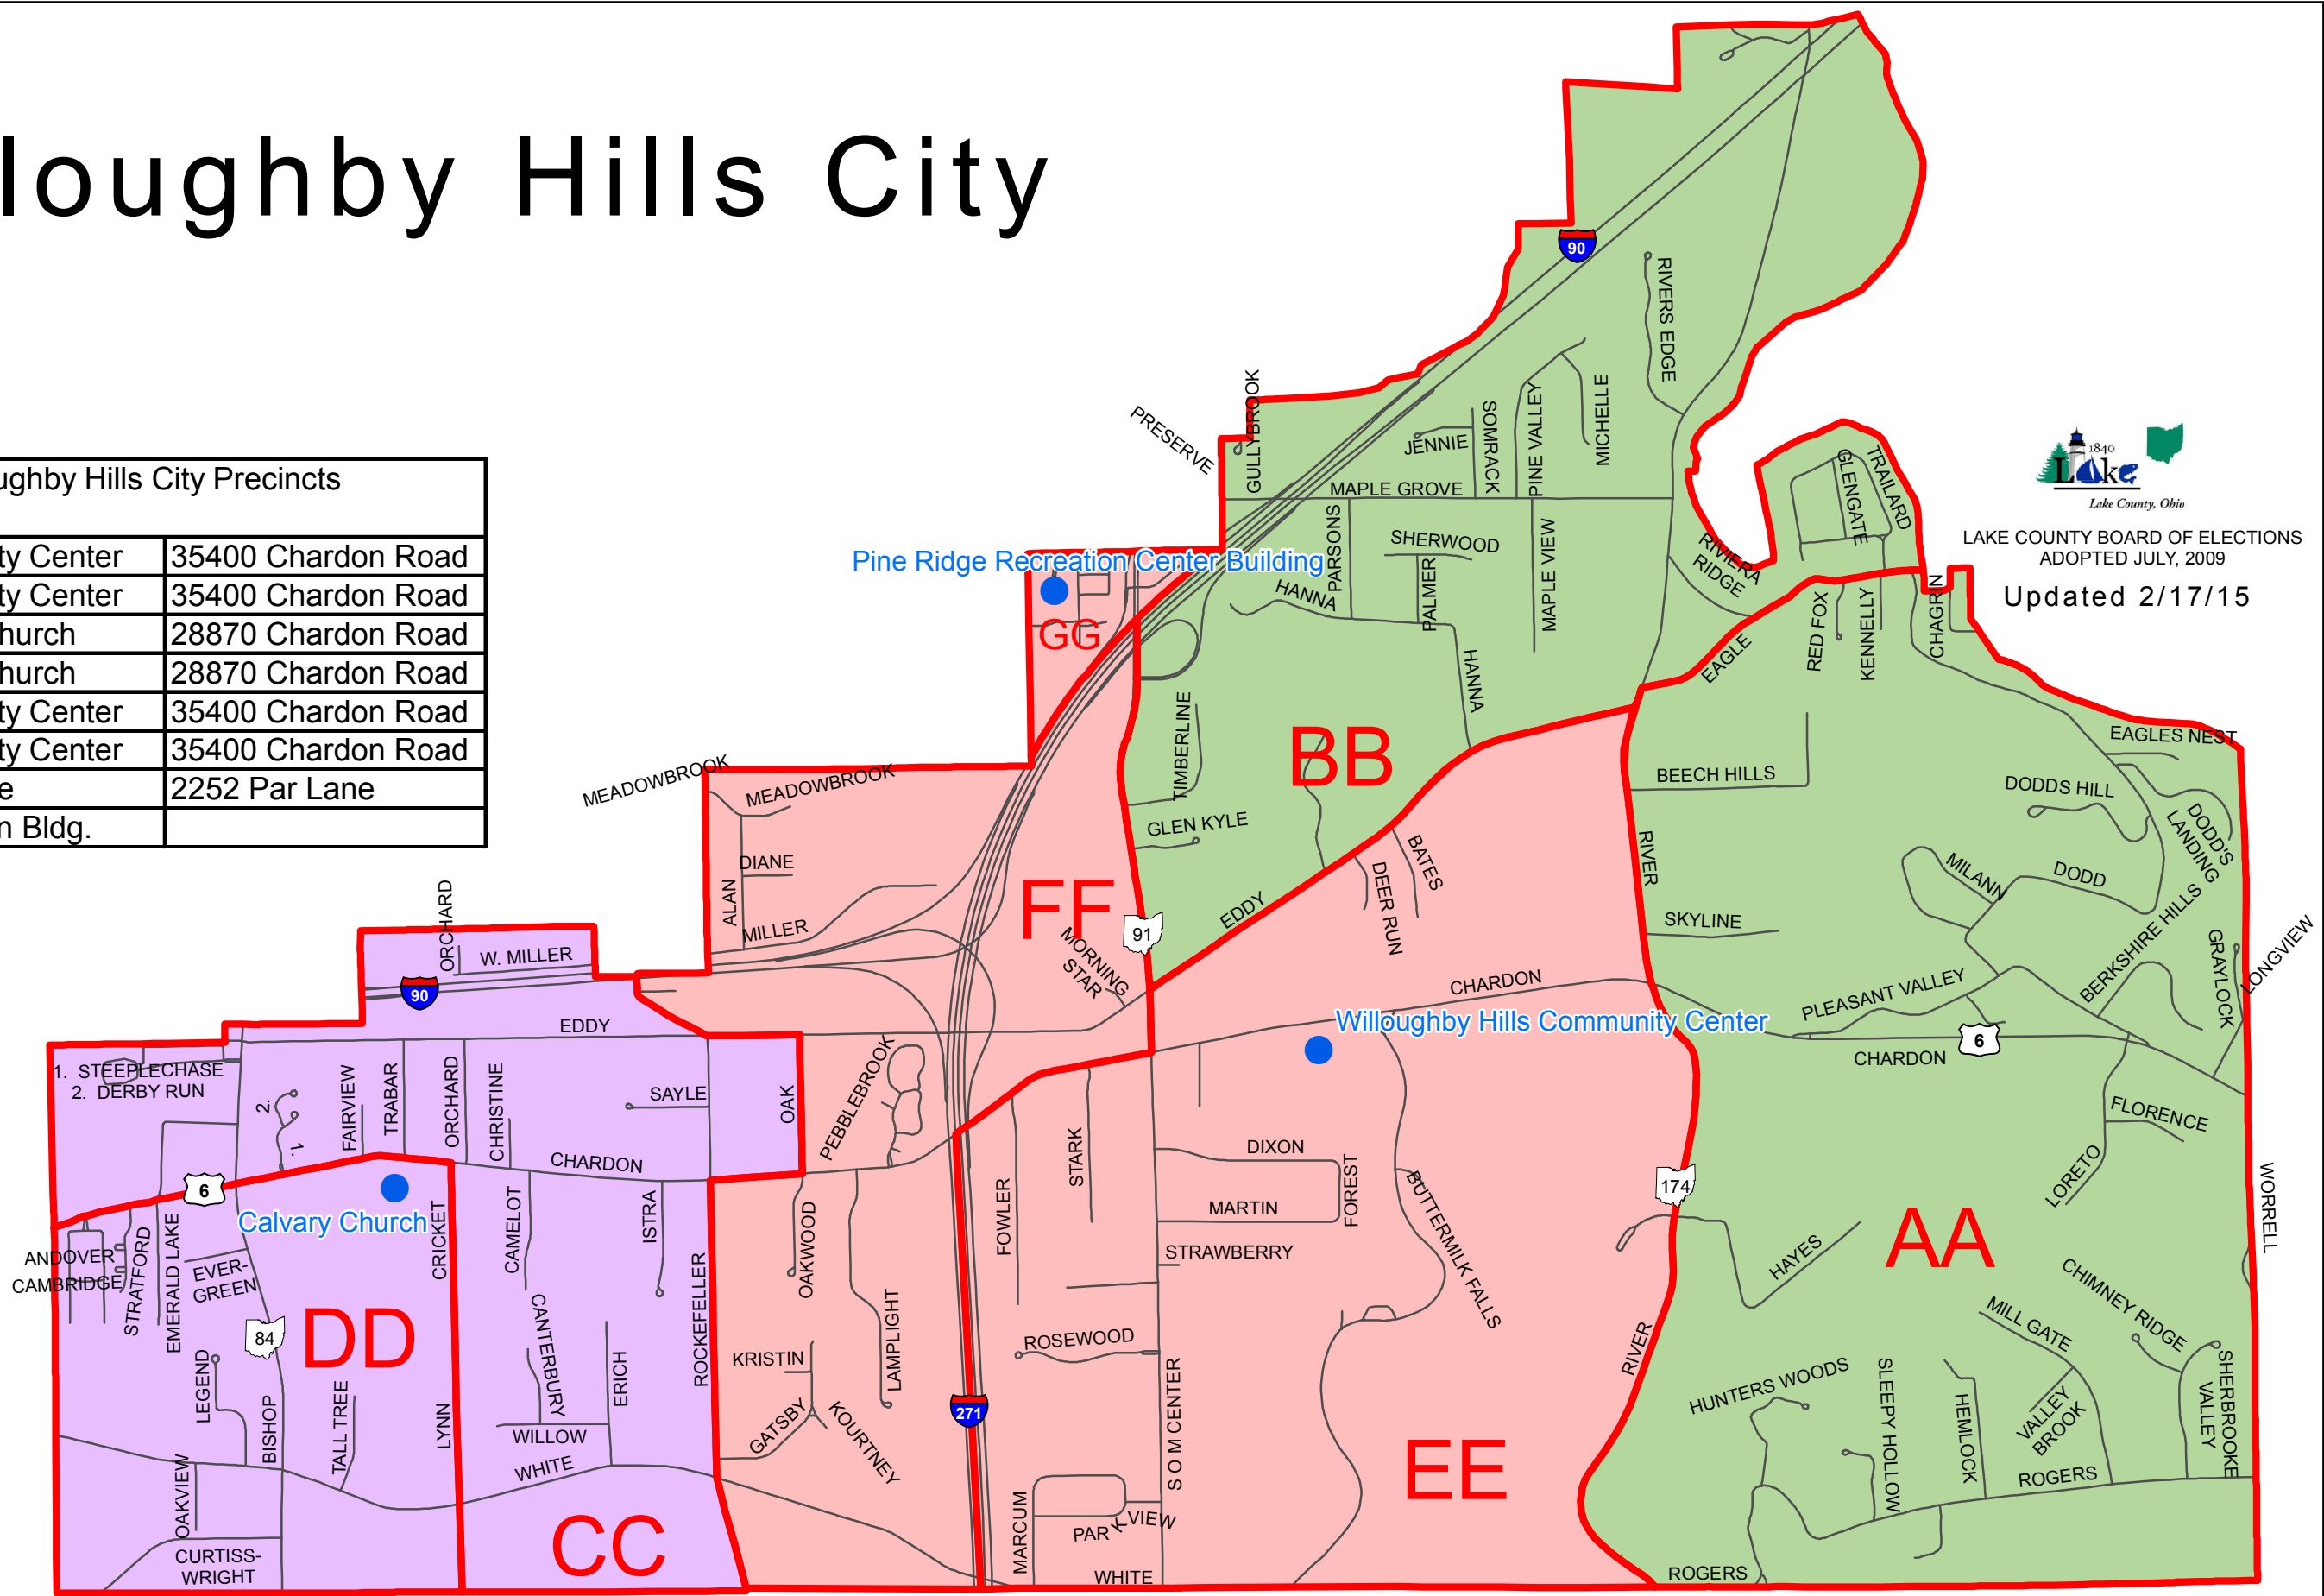

Willoughby Hills City

Willoughby Hills City Precincts		
AA	Community Center	35400 Chardon Road
BB	Community Center	35400 Chardon Road
CC	Calvary Church	28870 Chardon Road
DD	Calvary Church	28870 Chardon Road
EE	Community Center	35400 Chardon Road
FF	Community Center	35400 Chardon Road
GG	Pine Ridge	2252 Par Lane
	Recreation Bldg.	

LAKE COUNTY BOARD OF ELECTIONS
ADOPTED JULY, 2009

Updated 2/17/15

Legend

- Polling Locations
- Precincts
- + District 1
- + District 2
- + District 3

1 inch = 2,000 feet

This map was prepared by the Lake County GIS Department
Richard J. Kotapish, Director www.lakegis.org
Lake County assumes no legal responsibility for the information contained on this map.
Users noting errors or omissions are encouraged to contact the Lake County GIS Department at (440) 350 - 5943.