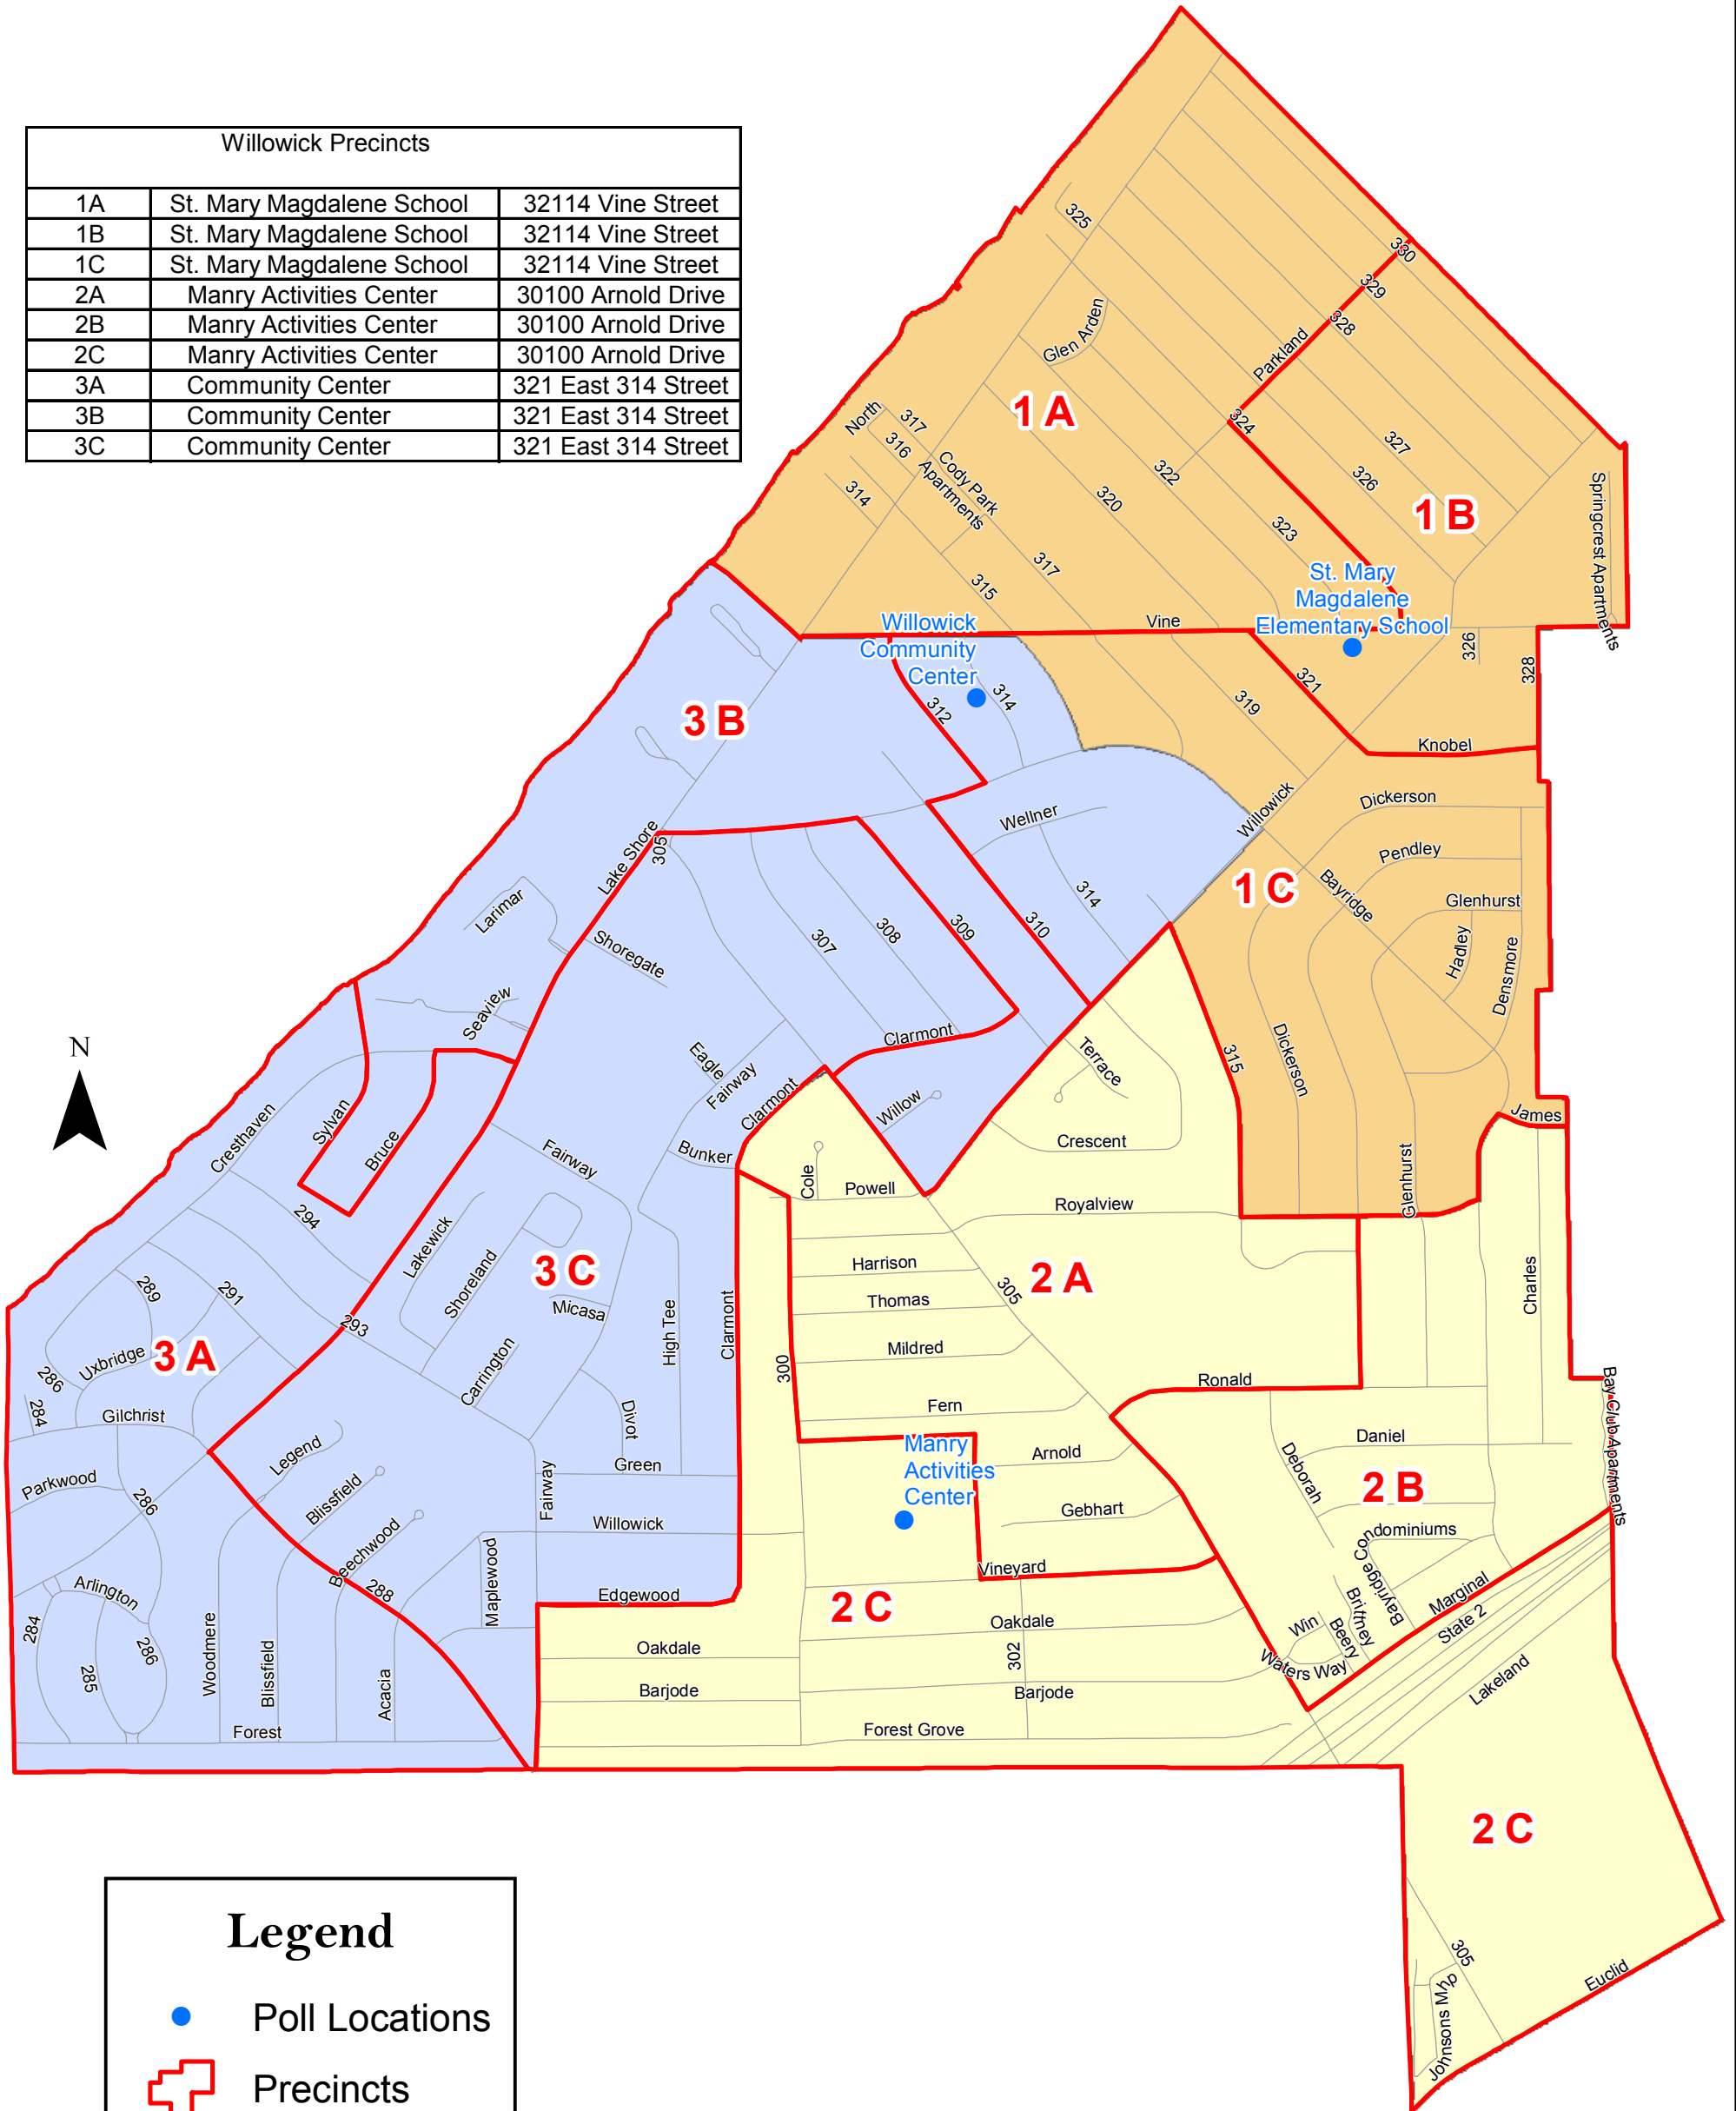

# Willowick

Willowick Precincts		
1A	St. Mary Magdalene School	32114 Vine Street
1B	St. Mary Magdalene School	32114 Vine Street
1C	St. Mary Magdalene School	32114 Vine Street
2A	Manry Activities Center	30100 Arnold Drive
2B	Manry Activities Center	30100 Arnold Drive
2C	Manry Activities Center	30100 Arnold Drive
3A	Community Center	321 East 314 Street
3B	Community Center	321 East 314 Street
3C	Community Center	321 East 314 Street

**Legend**

- Poll Locations
- ⊕ Precincts

**WARDS**

- 1
- 2
- 3

1 inch = 1,000 feet

This map was prepared by the Lake County GIS Department  
 Richard J. Kotapish, Director, www.lakegis.org  
 Lake County assumes no legal responsibility for the information contained on this map.  
 Users noting errors or omissions are encouraged to contact the Lake County GIS Department at (440) 350 - 5943.